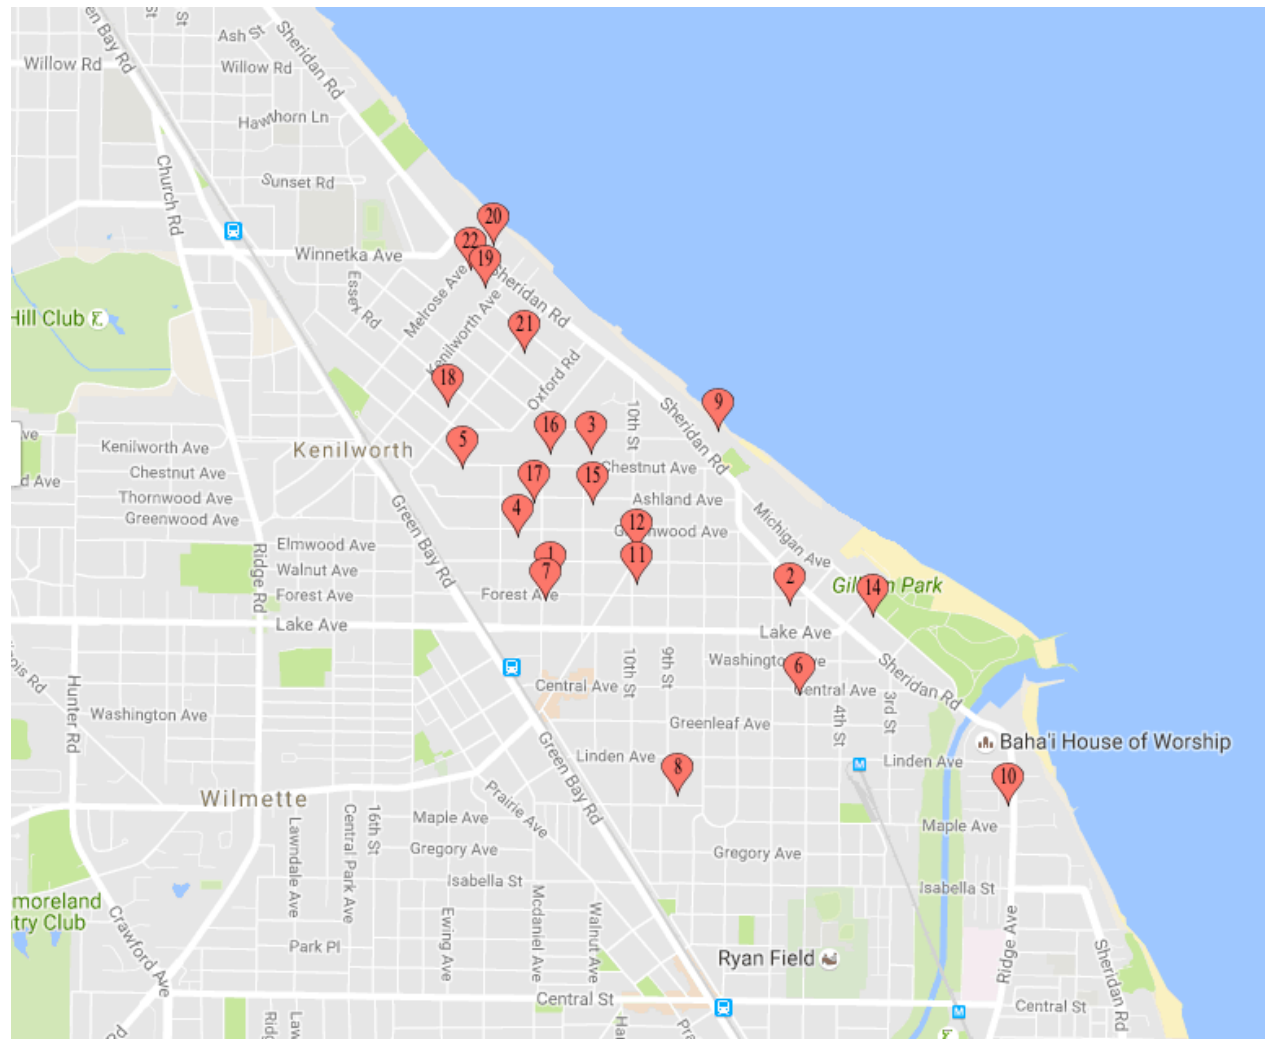

## Wilmette/Kenilworth Projects

- |    |   |            |
|----|---|------------|
| 1  | 1132 Forest Avenue                              | Wilmette   |
| 2  | 519 Forest                                      | Wilmette   |
| 3  | 1040 Chestnut Avenue                            | Wilmette   |
| 4  | 1227 Greenwood                                  | Wilmette   |
| 5  | 1341 Chestnut Avenue                            | Wilmette   |
| 6  | 503 Central Avenue                              | Wilmette   |
| 7  | 1141 Forest Avenue                              | Wilmette   |
| 8  | 824 Oakwood                                     | Wilmette   |
| 9  | 1420 Sheridan Road                              | Wilmette   |
| 10 | 317 Sheridan Road                               | Wilmette   |
| 11 | 932 Forest Avenue                               | Wilmette   |
| 12 | 934 Elmwood Avenue                              | Wilmette   |
| 13 | 939 Romona Road<br><i>(not pictured on map)</i> | Wilmette   |
| 14 | 845 Michigan Avenue                             | Wilmette   |
| 15 | 1041 Ashland Avenue                             | Wilmette   |
| 16 | 1136 Chestnut Avenue                            | Wilmette   |
| 17 | 1203 Ashland Avenue                             | Wilmette   |
| 18 | 315 Abbotsford                                  | Kenilworth |
| 19 | 133 Kenilworth Avenue                           | Kenilworth |
| 20 | 429 Sheridan Road                               | Kenilworth |
| 21 | 243 Leicester                                   | Kenilworth |
| 22 | 122 Melrose                                     | Kenilworth |

*Let's take a tour!*