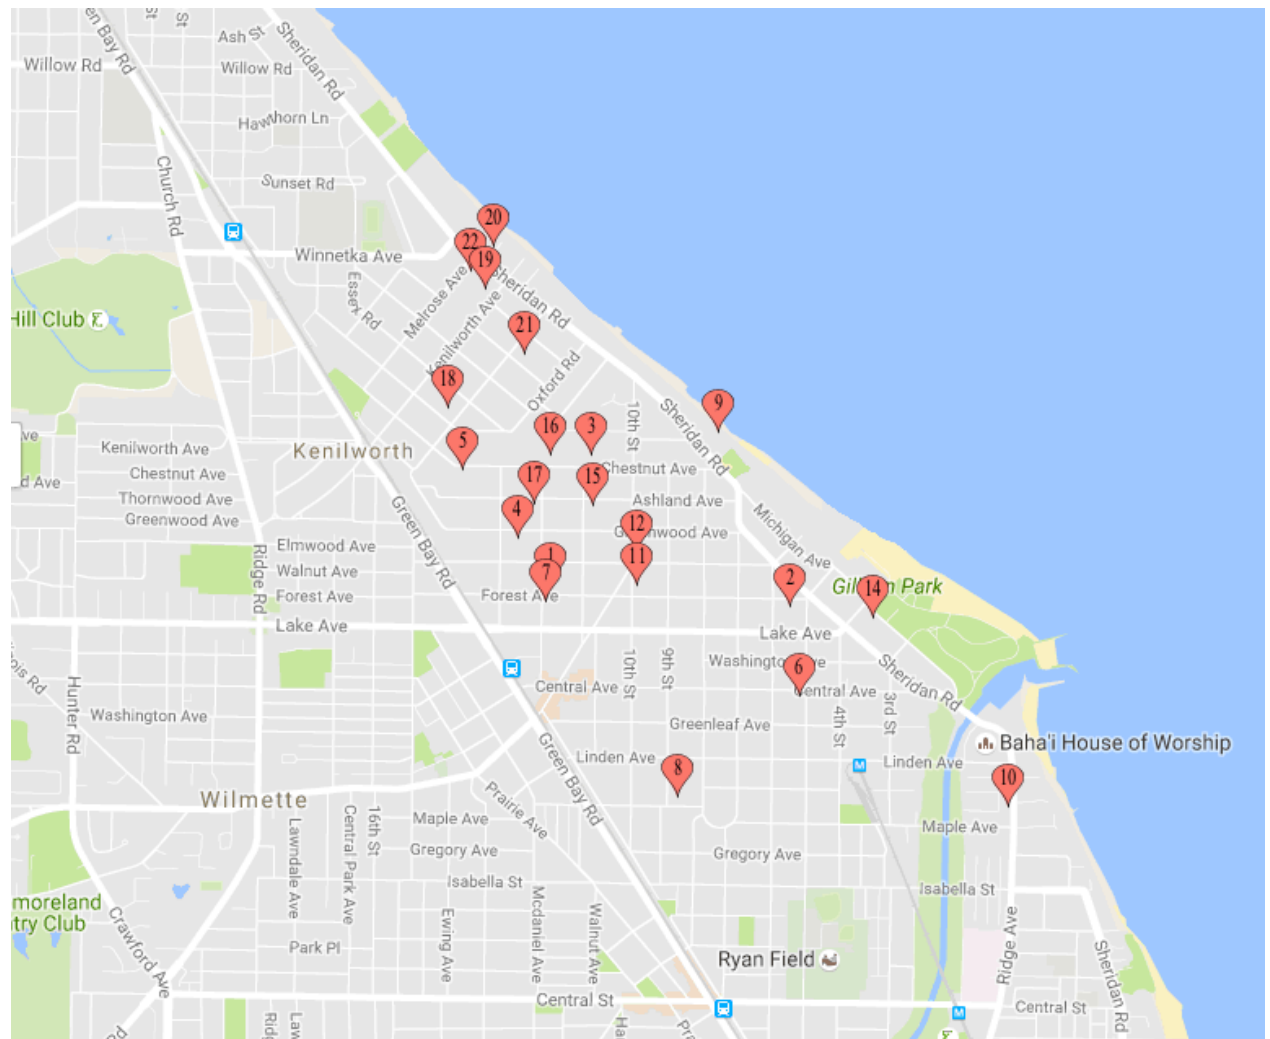

Wilmette/Kenilworth Projects

- | | | |
|----|---|------------|
| 1 | 1132 Forest Avenue | Wilmette |
| 2 | 519 Forest | Wilmette |
| 3 | 1040 Chestnut Avenue | Wilmette |
| 4 | 1227 Greenwood | Wilmette |
| 5 | 1341 Chestnut Avenue | Wilmette |
| 6 | 503 Central Avenue | Wilmette |
| 7 | 1141 Forest Avenue | Wilmette |
| 8 | 824 Oakwood | Wilmette |
| 9 | 1420 Sheridan Road | Wilmette |
| 10 | 317 Sheridan Road | Wilmette |
| 11 | 932 Forest Avenue | Wilmette |
| 12 | 934 Elmwood Avenue | Wilmette |
| 13 | 939 Romona Road
<i>(not pictured on map)</i> | Wilmette |
| 14 | 845 Michigan Avenue | Wilmette |
| 15 | 1041 Ashland Avenue | Wilmette |
| 16 | 1136 Chestnut Avenue | Wilmette |
| 17 | 1203 Ashland Avenue | Wilmette |
| 18 | 315 Abbotsford | Kenilworth |
| 19 | 133 Kenilworth Avenue | Kenilworth |
| 20 | 429 Sheridan Road | Kenilworth |
| 21 | 243 Leicester | Kenilworth |
| 22 | 122 Melrose | Kenilworth |

Let's take a tour!